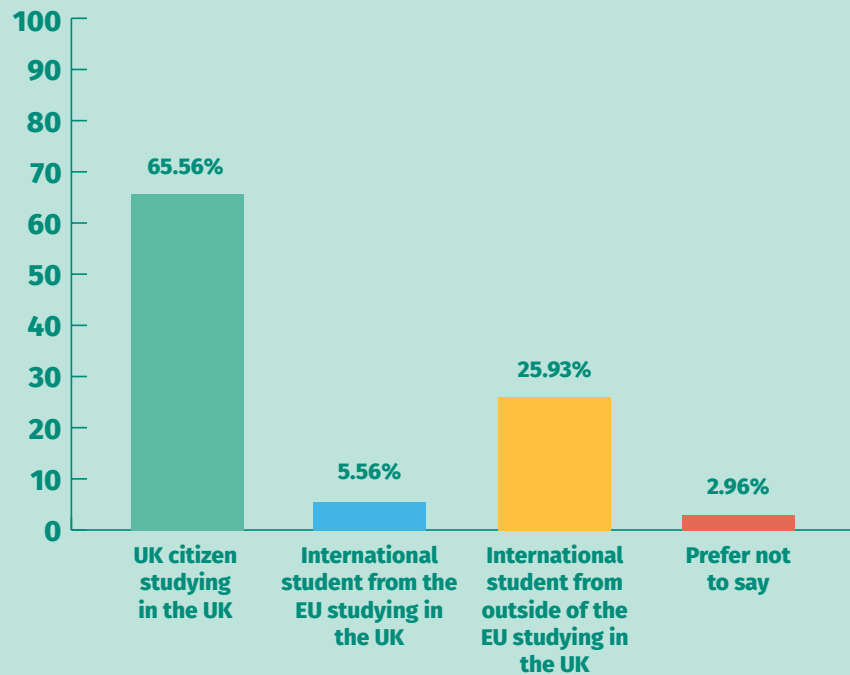

Survey Participant Information

Participants' Student Types