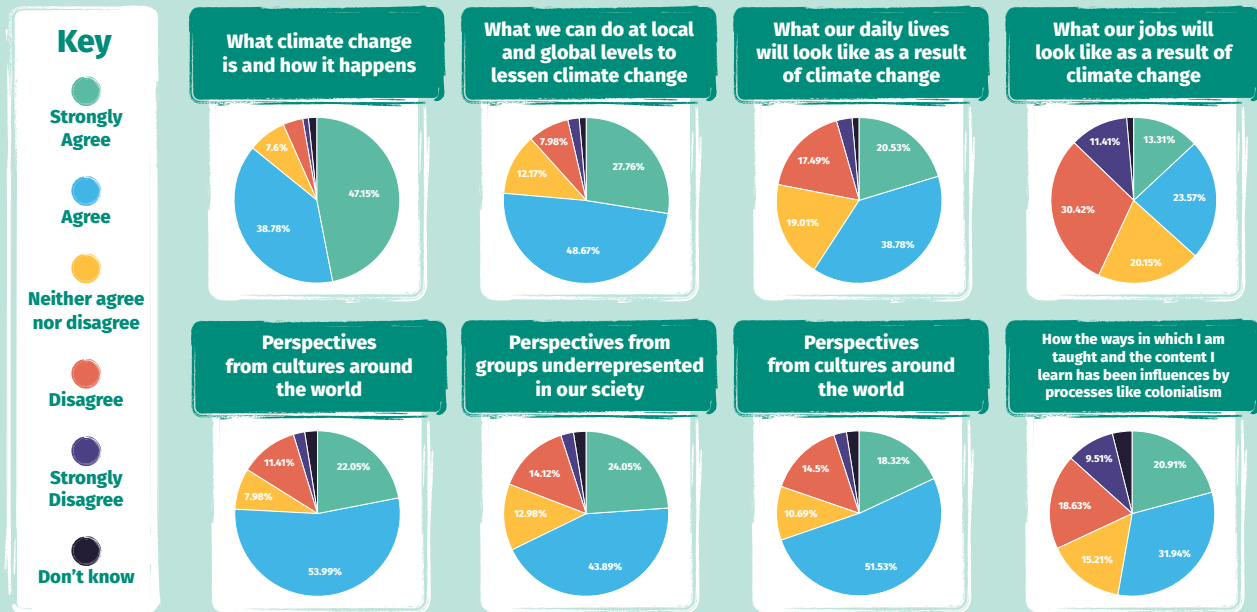

# Students Organising for Sustainability Survey Results

This year we were very pleased to have seen our highest response rate when sharing the **Students Organising for Sustainability Survey**. This was a fantastic opportunity to work closely with the NUS and provided some key insights, we've highlighted a few here.

We'll be using these findings, paired with the primary research we've conducted within the Guild to shape our ongoing approaches to sustainability.

“ Through my time in education so far, I've learnt... ”

## Participants' Backgrounds